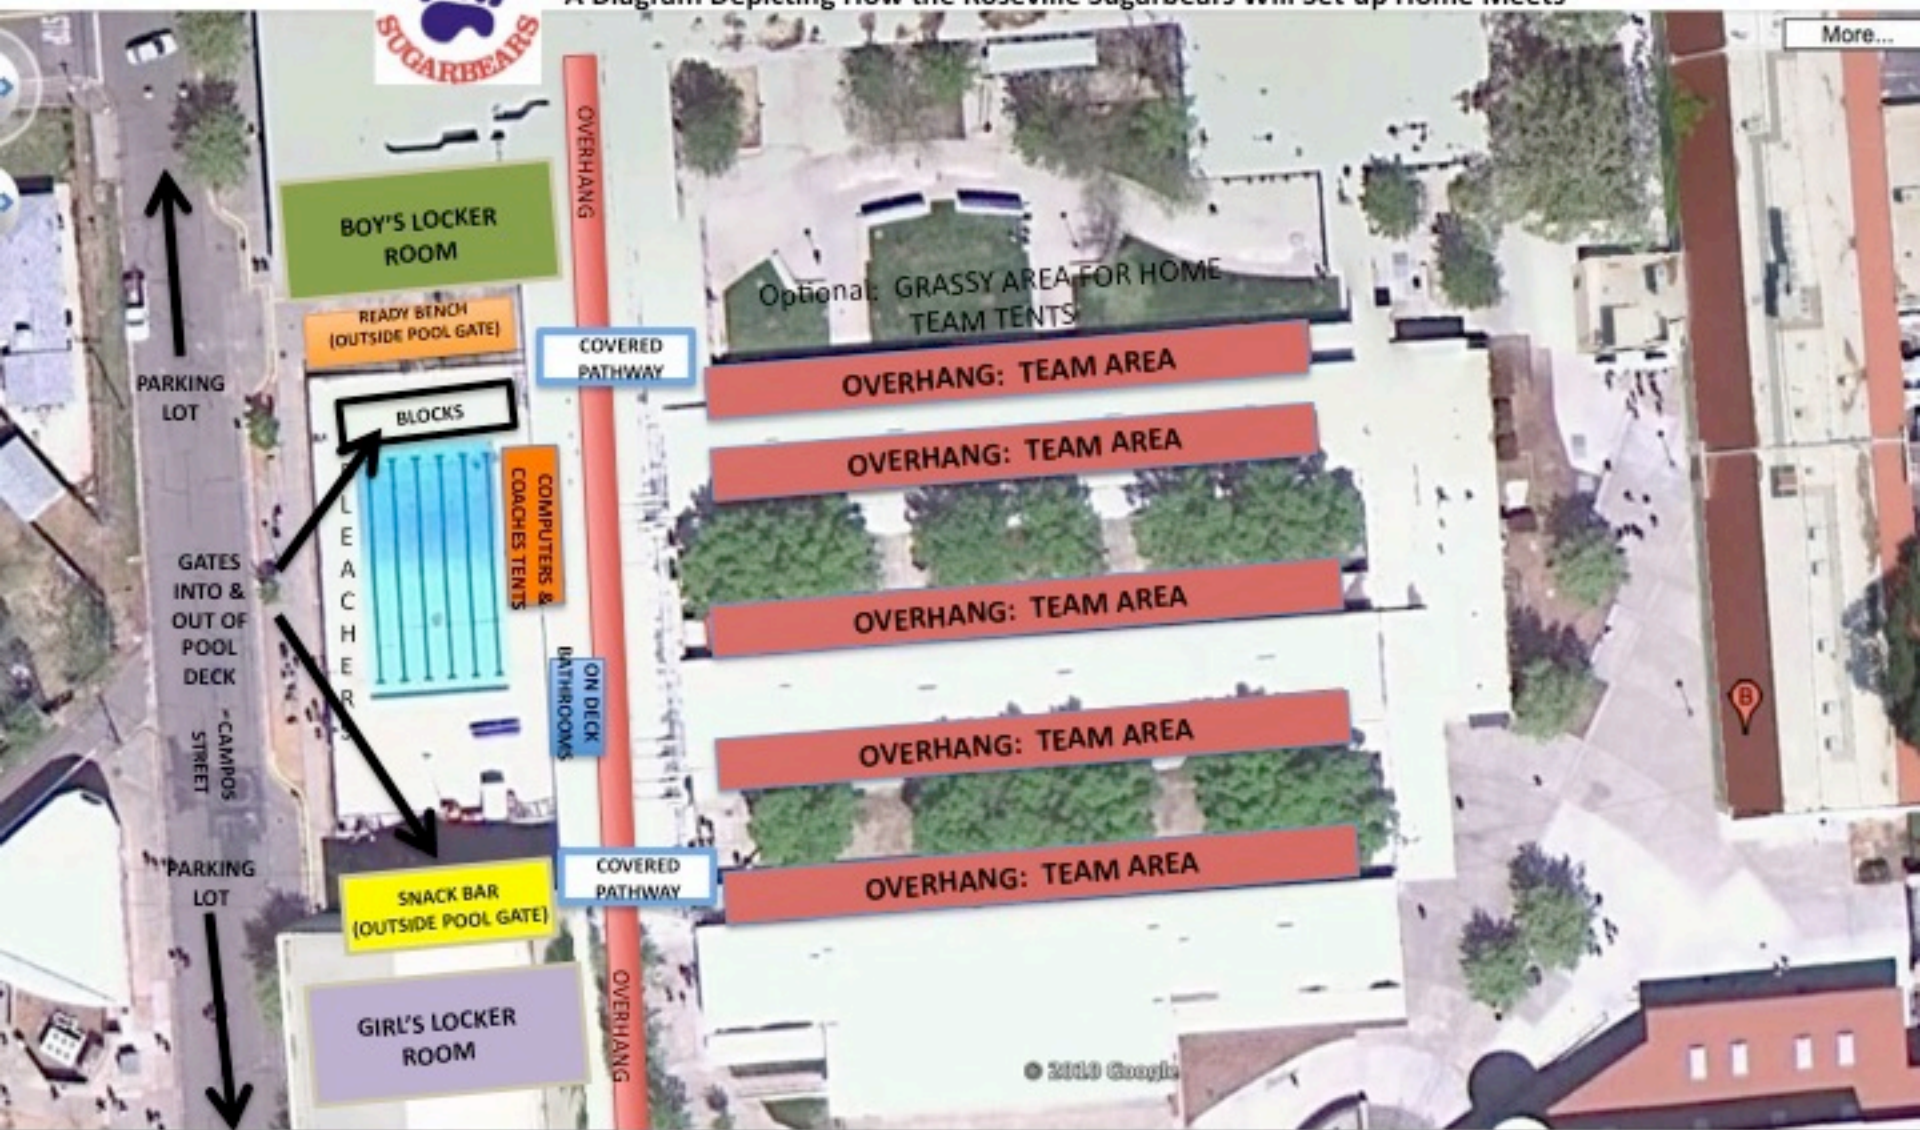

ROSEVILLE HIGH SCHOOL

A Diagram Depicting How the Roseville Sugarbears Will Set-up Home Meets

Note: Team and family areas will be placed under overhangs. These are protected on the top and all that is needed is a blanket, chairs, cooler, etc. Team/family tents most likely will not fit.